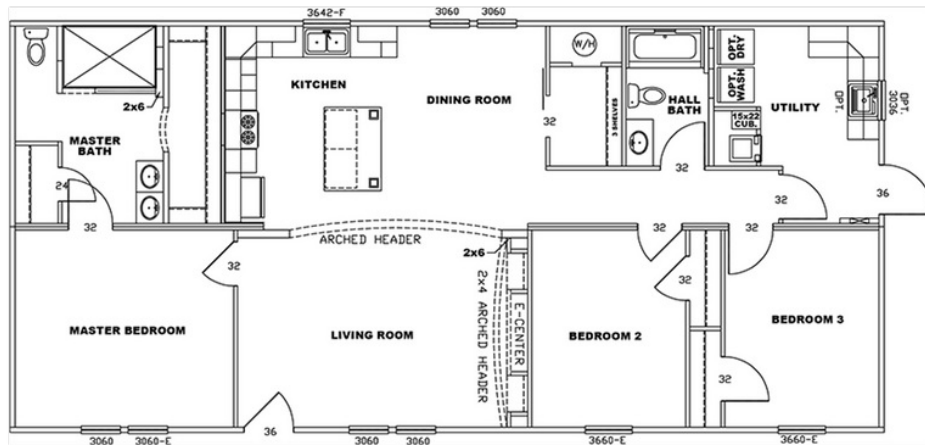

Home and Land, 1.38 acres

Home and Land, 1.38 acres Model number: 27ELN28563BM18

3 beds • 2 baths • 1792 sq.ft. • 32' width • 56' depth

Our home building facilities invest in continuous product and process improvements. Plans, dimensions, features, materials, specifications and availability are subject to change without notice or obligation. Renderings and floor plans are representative likenesses of our homes and may differ from the actual homes. We invite you to tour a Home Center near you and inspect the highest value in quality housing available or call (502) 867-1770 to speak with a Home Consultant. Copyright 2017, CMH. All rights reserved.