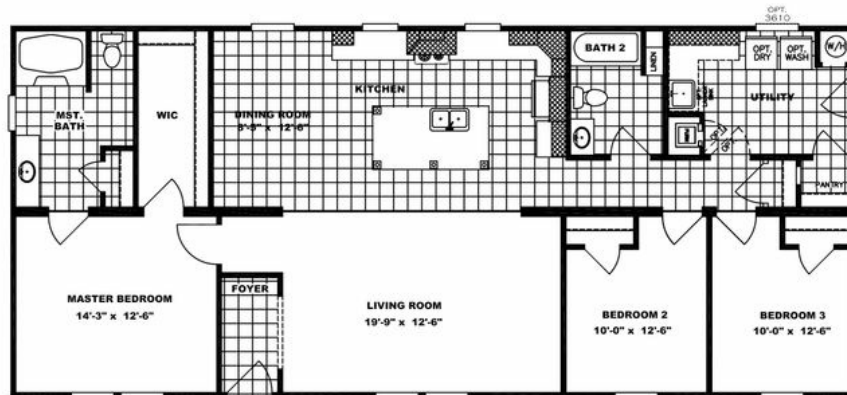

CHEYENNE #1

CHEYENNE #1 Model number: 25CMB28603LH19
3 beds • 2 baths • 1680 sq.ft. • 28' width • 60' depth

Our home building facilities invest in continuous product and process improvements. Plans, dimensions, features, materials, specifications and availability are subject to change without notice or obligation. Renderings and floor plans are representative likenesses of our homes and may differ from the actual homes. We invite you to tour a Home Center near you and inspect the highest value in quality housing available or call (502) 867-1770 to speak with a Home Consultant. Copyright 2017, CMH. All rights reserved.

GLAMOUR BATH OPT

TILE SHOWER OPT

CHEYENNE #1 Model number: 25CMB28603LH19

3 beds • 2 baths • 1680 sq.ft. • 28' width • 60' depth

Our home building facilities invest in continuous product and process improvements. Plans, dimensions, features, materials, specifications and availability are subject to change without notice or obligation. Renderings and floor plans are representative likenesses of our homes and may differ from the actual homes. We invite you to tour a Home Center near you and inspect the highest value in quality housing available or call (502) 867-1770 to speak with a Home Consultant. Copyright 2017, CMH. All rights reserved.