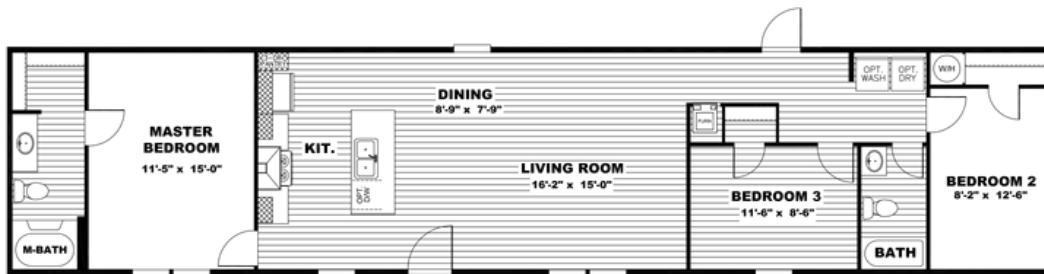

THE BREEZE #11

Model #: 55P16723A
Drawing #: 22-115044
16' x 72' The Breeze

THE BREEZE #11 Model number: 22SSP16723AH18

3 beds • 2 baths • 1152 sq.ft. • 16' width • 72' depth

Our home building facilities invest in continuous product and process improvements. Plans, dimensions, features, materials, specifications and availability are subject to change without notice or obligation. Renderings and floor plans are representative likenesses of our homes and may differ from the actual homes. We invite you to tour a Home Center near you and inspect the highest value in quality housing available or call (502) 867-1770 to speak with a Home Consultant. Copyright 2017, CMH. All rights reserved.

<https://www.claytongeorgetown.com>

CLAYTON HOMES- GEORGETOWN

300 CONNECTOR RD
GEORGETOWN, KY 40324

Monday - Thursday: 9am - 7pm
Friday: 9am - 6pm
Saturday: 9am - 5pm
Sunday: Closed

(502) 867-1770